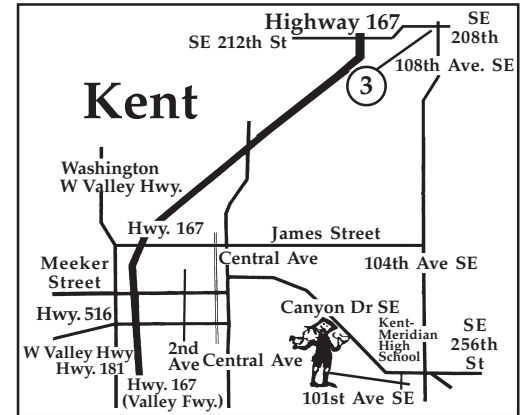

# Eastside Antique Shops

- Timeless Elegance** [www.timelesselegance.com](http://www.timelesselegance.com)  
 ① 22 103rd Avenue NE, Bellevue 98004 (425) 454-6227  
 11-5:30, Tues.-Sat. • One Block North of Main in Old Bellevue  
 Fine Antique & Estate Furniture & Accessories
- Cedar Chest Antique Mall**  
 ② 916 South 3rd Street, Renton 98057  
 (425) 271-0511 • Open Tuesday thru Saturday  
 New Location with Lots of Wonderful Items!  
 Formerly Downtown Renton Antique Mall

**Whimsical Whites**  
 ③ 20224 108th Ave SE, Kent 98031 (253) 520-0230  
 10-5, Weds.-Sat.; 11-5, Sun. • Antiques, Fresh Flowers,  
 Antique Millinery, Painted White Furniture, Linens

**Mad Hatter Antiques, Inc.**  
 ④ 25748 101st Avenue SE, Kent 98030 (253) 859-9293  
 Open 10:00-6:00, Every Day • Kent's Largest Mall  
 100+ Dealers Invite You • Consignments Welcome

**Gilman Antique Gallery** ~ 17,500 Sq. Ft.  
 ⑤ 625 NW Gilman Blvd., Issaquah 98027  
 (425) 369-2416 (425) 391-6640 Open Every Day, 11-6  
 Continuing 20+ Years of Offering a Full Range of Quality  
 Antiques & Collectibles! • Known for Established Dealers  
 Plus Direct Imports from Europe & Asia

East to Snoqualmie Vy. Map