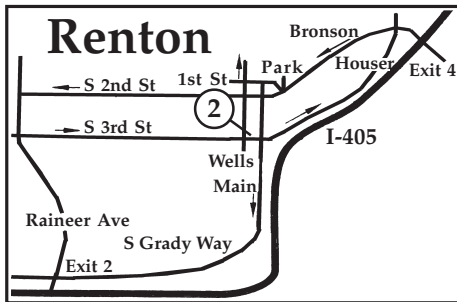

Eastside Antique Shops

1. **Timeless Elegance** www.timelesselegance.com
   ① 22 103rd Avenue NE, Bellevue 98004 (425) 454-6227
   11-5:30, Tues.-Sat. • One Block North of Main in Old Bellevue
   Fine Antique & Estate Furniture & Accessories
2. **Cedar Chest Antique Mall**
   ② 916 South 3rd Street, Renton 98057
   (425) 271-0511 • Open Tuesday thru Saturday
   New Location with Lots of Wonderful Items!
   Formerly Downtown Renton Antique Mall

Whimsical Whites
③ 20224 108th Ave SE, Kent 98031 (253) 520-0230
10-5, Weds.-Sat.; 11-5, Sun. • Antiques, Fresh Flowers,
Antique Millinery, Painted White Furniture, Linens

Mad Hatter Antiques, Inc.
④ 25748 101st Avenue SE, Kent 98030 (253) 859-9293
Open 10:00-6:00, Every Day • Kent's Largest Mall
100+ Dealers Invite You • Consignments Welcome

Gilman Antique Gallery ~ 17,500 Sq. Ft.
⑤ 625 NW Gilman Blvd., Issaquah 98027
(425) 369-2416 (425) 391-6640 Open Every Day, 11-6
Continuing 20+ Years of Offering a Full Range of Quality
Antiques & Collectibles! • Known for Established Dealers
Plus Direct Imports from Europe & Asia