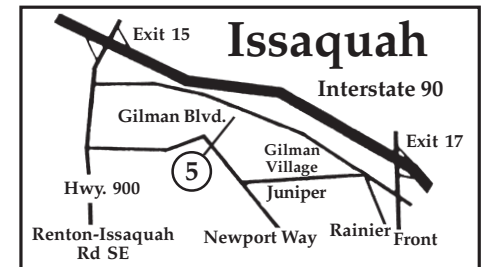

West to Seattle Maps

The Mapbook
You can list your business on this map. Call 1(800) 665-8878 for rates and information. The complete *Mapbook*, listing about 200 locations on 25 maps, is $11.95, check or credit card. Mapbook, P.O. Box 501, Snoqualmie, WA 98065.

East to Snoqualmie Vy. Map