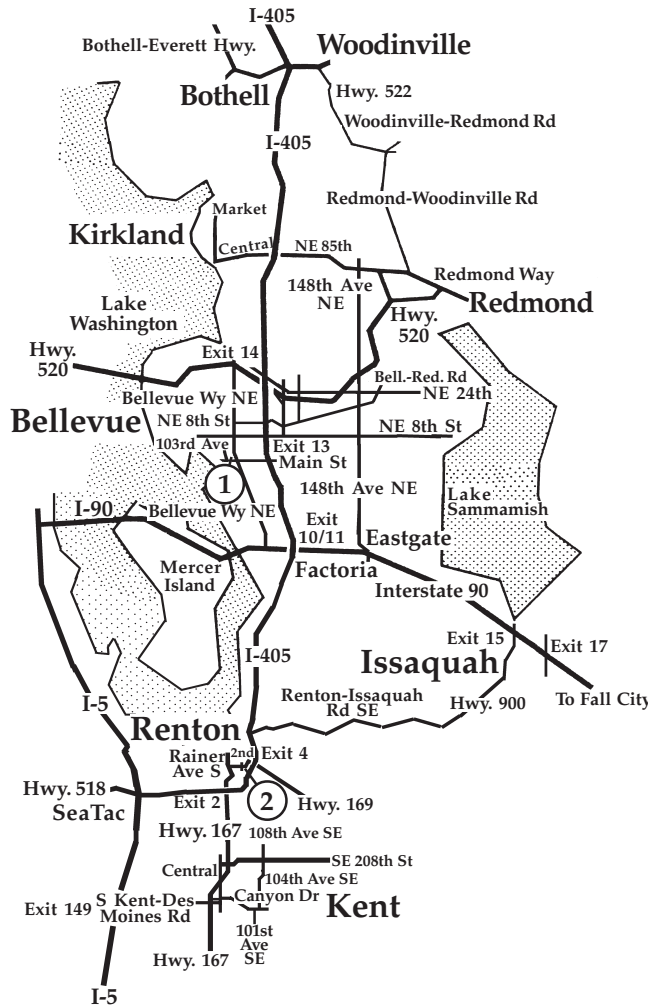

# Eastside Antique Shops

- Timeless Elegance** [www.timelesselegance.com](http://www.timelesselegance.com)  
 ① 22 103rd Avenue NE, Bellevue 98004 (425) 454-6227  
 11-5:30, Tues.-Sat. • One Block North of Main in Old Bellevue  
 Fine Antique & Estate Furniture & Accessories
- Cedar Chest Antique Mall**  
 ② 916 South 3rd Street, Renton 98057  
 (425) 271-0511 • Open Tuesday thru Saturday  
 New Location with Lots of Wonderful Items!  
 Formerly Downtown Renton Antique Mall

East to Snoqualmie Vy. Map