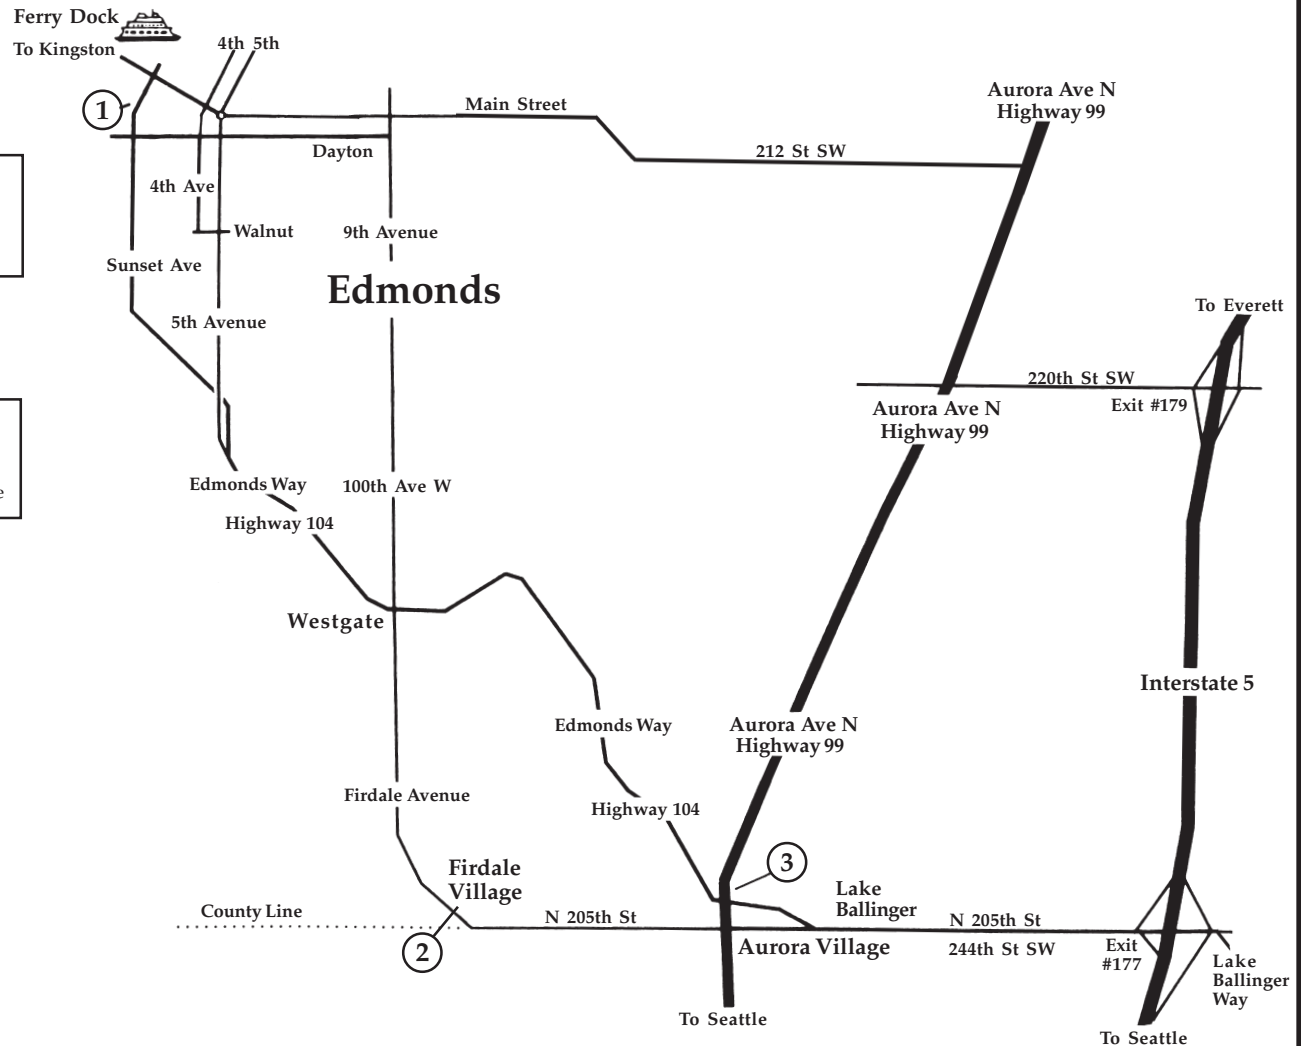

Edmonds Antique Shops

Waterfront Antique Mall of Edmonds
 ① 190 Sunset Avenue, Edmonds 98020 (425) 670-0770
 10:00-6:00, Monday thru Saturday; 12:00-6:00, Sun.
 Over 1/2 Acre of Ant. & Collectibles • 150+ Dealers

"Glorious Treasures" Antique Shoppe
 ② 9691 Firdale Ave, Edmonds 98020 (206) 542-5857
 10:00-5:00, Tuesday thru Saturday; 11:00-3:00, Sunday
 Elegance & Charm • Truffles • Great Parking

Aurora Antique Pavilion (425) 744-0566
 ③ 24111 Highway 99, Edmonds 98026-9139
 10-7, Monday-Friday; 10-6, Saturday; 11-6, Sunday
 Displays of over 250 Dealers • Consignments Welcome