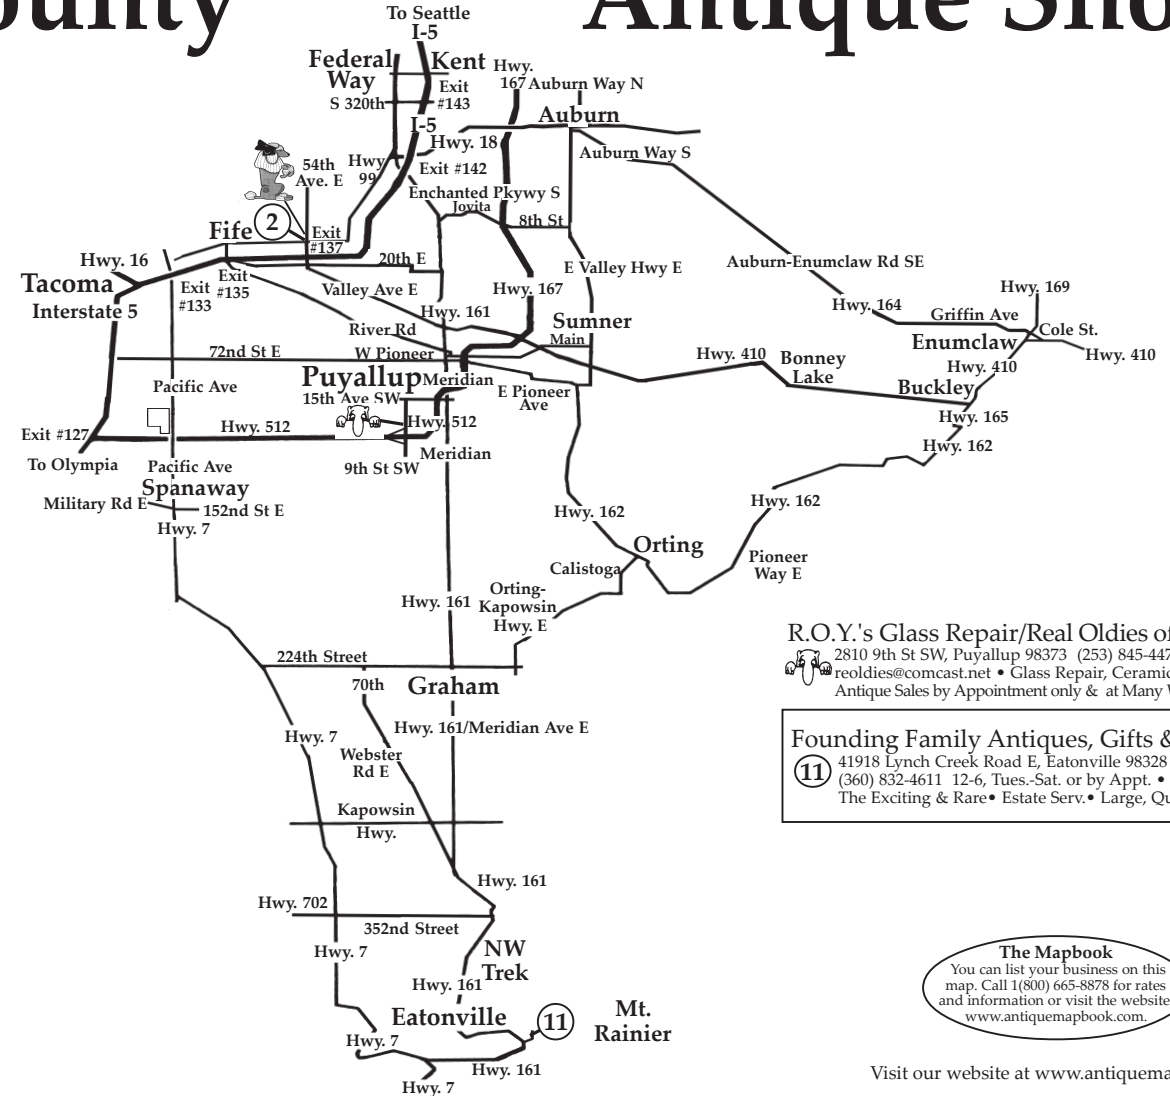

Puyallup Antique District
"Featuring Antique & Home Décor"
Horatio's
105 2nd St SW, Puyallup 98371 (253) 389-8002
11-6, Tuesday-Friday; 11-5, Saturday; Closed Sun. & Mon.
Email: horatios@peoplepc.com
④ **Kings Row Antiques & Collectibles**
110 W Main - 9-5, Mon.-Sat.; 9-4, Sun. (253) 770-6456
(253) 224-3599 • Jewelry, 1000's of Smalls, Furniture, &
Hard-to-Find Items • We Do Estate Sales!
⑤ **Birds of a Feather**
111 W Meeker, Puyallup WA 98371 10-2, Mon.; 10-5, Tues.-Sat.
(253) 445-8282 • www.birdsofafaithergiftsandantiques.com
4 Large Rooms Filled with Antiques, Gifts, Décor & Much More!
⑥ **American Coins**
105 W Meeker, Puyallup 98371 (253) 848-0158
10:00-5:00, Monday-Friday; Closed Saturday & Sunday
Coins, Currency, Bullion • Buy Military & Sports Memorabilia
⑦ **Pioneer Antiques & Accrete Lighting**
113 S Meridian - 11-5, Mon.-Sun. (253) 380-4021 (253) 334-8115
Lamp Parts, Lighting & Restoration • Estate Services
⑧ **Victoria Sells Antiques (Mall)**
125 S Meridian - 11-6, Monday-Friday; 10-6, Sat. & Sun.
(253) 445-8330 • 10,000 Sq. Ft. Mall •
mshackbarth@aol.com • Deco • Quality Furniture • Jewelry
⑨ **3rd Street Antiques (Mall)**
201 3rd St SE - 10-6, Mon.-Sat.; 12-5, Sun. (253) 445-1435
3rdstreetantiques.com • 15,000 Sq. Ft.
Puyallup Antique District Association
Maps of the District or Hotel/Restaurant info:
Call (253) 445-8330 • www.antiquedistrict.net

R.O.Y.'s Glass Repair/Real Oldies of Yesteryear
2810 9th St SW, Puyallup 98373 (253) 845-4471 (253) 845-3184
reoldies@comcast.net • Glass Repair, Ceramic Gluing, &
Antique Sales by Appointment only & at Many Washington Shows

Founding Family Antiques, Gifts & Garden
⑪ 41918 Lynch Creek Road E, Eatonville 98328
(360) 832-4611 12-6, Tues.-Sat. or by Appt. • 48 Years
The Exciting & Rare • Estate Serv. • Large, Quality Stock

The Mapbook
You can list your business on this map. Call 1(800) 665-8878 for rates and information or visit the website, www.antiquemapbook.com.

Visit our website at www.antiquemapbook.com
© Mapbook of Antique Shops, September 2011