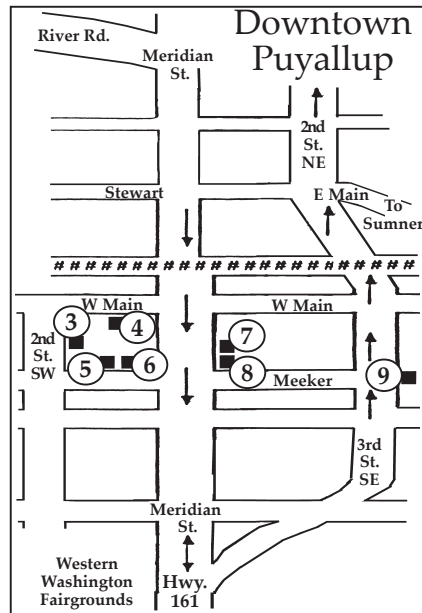

Puyallup Antique District
"Featuring Antique & Home Décor"
Horatio's
105 2nd St SW, Puyallup 98371 (253) 389-8002
11-6, Tuesday-Friday; 11-5, Saturday; Closed Sun. & Mon.
Email: horatios@peoplepc.com
④ **Kings Row Antiques & Collectibles**
110 W Main - 9-5, Mon.-Sat.; 9-4, Sun. (253) 770-6456
(253) 224-3599 • Jewelry, 1000's of Smalls, Furniture, &
Hard-to-Find Items • We Do Estate Sales!
⑤ **Birds of a Feather**
111 W Meeker, Puyallup WA 98371 10-2, Mon.; 10-5, Tues.-Sat.
(253) 445-8282 • www.birdsofafaithergiftsandantiques.com
4 Large Rooms Filled with Antiques, Gifts, Décor & Much More!
⑥ **American Coins**
105 W Meeker, Puyallup 98371 (253) 848-0158
10:00-5:00, Monday-Friday; Closed Saturday & Sunday
Coins, Currency, Bullion • Buy Military & Sports Memorabilia
⑦ **Pioneer Antiques & Accrete Lighting**
113 S Meridian - 11-5, Mon.-Sun. (253) 380-4021 (253) 334-8115
Lamp Parts, Lighting & Restoration • Estate Services
⑧ **Victoria Sells Antiques (Mall)**
125 S Meridian - 11-6, Monday-Friday; 10-6, Sat. & Sun.
(253) 445-8330 • 10,000 Sq. Ft. Mall •
mshackbarth@aol.com • Deco • Quality Furniture • Jewelry
⑨ **3rd Street Antiques (Mall)**
201 3rd St SE - 10-6, Mon.-Sat.; 12-5, Sun. (253) 445-1435
3rdstreetantiques.com • 15,000 Sq. Ft.
Puyallup Antique District Association
Maps of the District or Hotel/Restaurant info:
Call (253) 445-8330 • www.antiquedistrict.net

R.O.Y.'s Glass Repair/Real Oldies of Yesteryear
2810 9th St SW, Puyallup 98373 (253) 845-4471 (253) 845-3184
reoldies@comcast.net • Glass Repair, Ceramic Gluing, &
Antique Sales by Appointment only & at Many Washington Shows

Founding Family Antiques, Gifts & Garden
⑪ 41918 Lynch Creek Road E, Eatonville 98328
(360) 832-4611 12-6, Tues.-Sat. or by Appt. • 48 Years
The Exciting & Rare • Estate Serv. • Large, Quality Stock

The Mapbook
You can list your business on this map. Call 1(800) 665-8878 for rates and information or visit the website, www.antiquemapbook.com.

Visit our website at www.antiquemapbook.com
© Mapbook of Antique Shops, September 2011