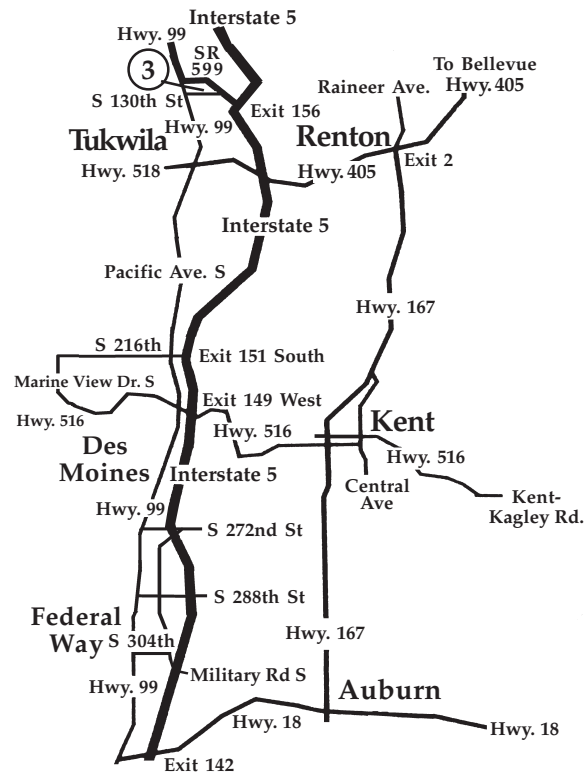

South King County Antique Shops

Mad Hatter Antiques, Inc.

25748 101st Avenue SE, Kent 98030 (253) 859-9293
 Open 10:00-6:00, Every Day • Kent's Largest Mall
 100+ Dealers Invite You • Consignments Welcome

Trunk Show Inc. Consignment Boutique

② 314 W Meeker, Kent 98032 10-6, Tues.-Sat. (253) 854-2736
 Vintage Rhinestone Jewelry, Crystal, Sterling Silver, Fine China,
 Depression Era Glass, Linens • Consign by Appointment

Riverton Radio & Antique

③ 4008 S 130th, Tukwila 98168 (206) 244-9710
 Antique Radio Restoration & Repair • Parts & Service
 By Appointment Only

The Mapbook
 You can list your business on this map. Call 1(800) 665-8878 for rates and information. The complete *Mapbook*, listing about 300 locations on 27 maps, is \$11.95, check or credit card. Mapbook, P.O. Box 501, Snoqualmie, WA 98065.

© Mapbook of Antique Shops, January, 2006