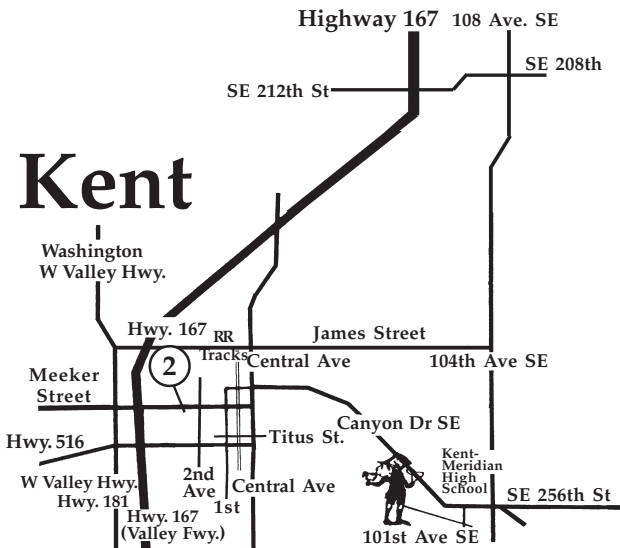

South King County Antique Shops

Mad Hatter Antiques, Inc.

25748 101st Avenue SE, Kent 98030 (253) 859-9293
 Open 10:00-6:00, Every Day • Kent's Largest Mall
 100+ Dealers Invite You • Consignments Welcome

Trunk Show Inc. Consignment Boutique

② 314 W Meeker, Kent 98032 10-6, Tues.-Sat. (253) 854-2736
 Vintage Rhinestone Jewelry, Crystal, Sterling Silver, Fine China,
 Depression Era Glass, Linens • Consign by Appointment

Riverton Radio & Antique

③ 4008 S 130th, Tukwila 98168 (206) 244-9710
 Antique Radio Restoration & Repair • Parts & Service
 By Appointment Only

The Mapbook
 You can list your business on this map. Call 1(800) 665-8878 for rates and information. The complete *Mapbook*, listing about 300 locations on 27 maps, is \$11.95, check or credit card. Mapbook, P.O. Box 501, Snoqualmie, WA 98065.

© Mapbook of Antique Shops, January, 2006