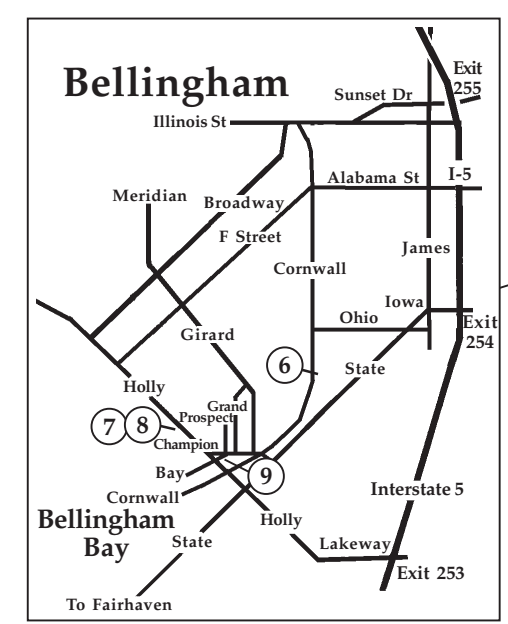

K's Antiques and Collectables
④ 5452 Northwest Dr, 98226 (360) 384-6731 (360) 223-2077
Open Afternoons • Fenton Showcase Dealer (New & Old)
Glassware, Pottery, China, Jewelry, Primitives & Victorian

I-5 Antique Mall & Auction Gallery (360) 384-5955
⑤ 4744 Pacific Hwy., Bellingham (Exit #260 off I-5)
10-5, Mon.-Sat.; 1-4, Sunday • www.wynne-associates.com
Free Parking • 25+ Dealers • Quality Antiques & Collectibles

Diamond Antiques
⑥ 1806 Cornwall Ave, Bellingham 98225 (360) 676-9100
Open 11:00-6:00, Monday thru Saturday
Quality Antiques & Collectibles • Buy & Sell

Old Town Antique Mall
⑦ 427 W Holly, Bellingham, WA 98225 (360) 671-3301
10-6, Mon.-Sat.; 12-5, Sun. • Near Restaurants & Museums
In the Heart of Old Town's Antique District
38 Dealers -- You'll like our friendly atmosphere!

Aladdin's Lamp Antique Mall
⑧ 427 W Holly (Below Old Town Antique Mall), Bellingham
647-0066 10-6, Mon.-Sat.; 12-5, Sun. -- A Great Variety of
Glass, Pottery, Jewelry, Toys, Books, Records, Americana

Etta's Attic Antiques & Collectibles
⑨ 2 Prospect St, Bellingham 98225 (360) 734-1900
Tuesday thru Saturday • Corner of Holly & Bay
We Love Finding You that Special Something!

Visit our website at www.antiquemapbook.com
© Mapbook of Antique Shops, March, 2010

The Mapbook
You can list your business on this map. Call 1(800) 665-8878 for rates and information. The complete *Mapbook*, listing about 200 locations on 27 maps, is $11.95, check or credit card. Mapbook P.O. Box 501, Snoqualmie, WA 98065.