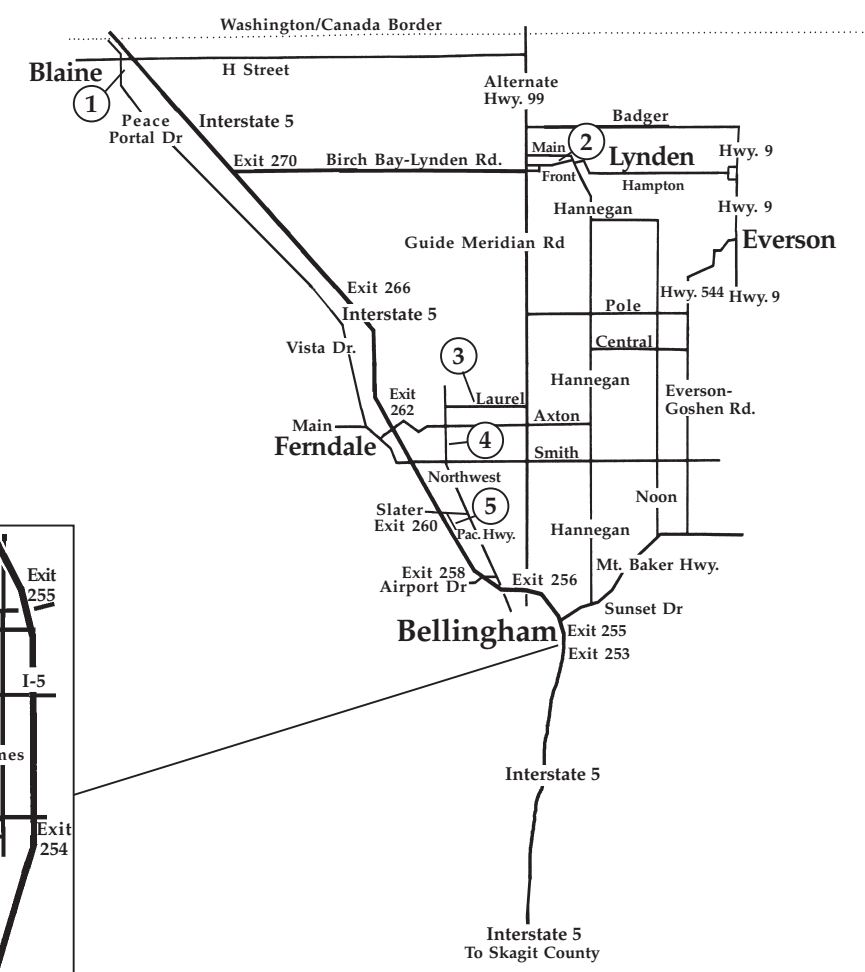

K's Antiques and Collectables
④ 5452 Northwest Dr, 98226 (360) 384-6731 (360) 223-2077
Open Afternoons • Fenton Showcase Dealer (New & Old)
Glassware, Pottery, China, Jewelry, Primitives & Victorian

I-5 Antique Mall & Auction Gallery (360) 384-5955
⑤ 4744 Pacific Hwy., Bellingham (Exit #260 off I-5)
10-5, Mon.-Sat.; 1-4, Sunday • www.wynne-associates.com
Free Parking • 25+ Dealers • Quality Antiques & Collectibles

Diamond Antiques
⑥ 1806 Cornwall Ave, Bellingham 98225 (360) 676-9100
Open 11:00-6:00, Monday thru Saturday
Quality Antiques & Collectibles • Buy & Sell

Old Town Antique Mall
⑦ 427 W Holly, Bellingham, WA 98225 (360) 671-3301
10-6, Mon.-Sat.; 12-5, Sun. • Near Restaurants & Museums
In the Heart of Old Town's Antique District
38 Dealers -- You'll like our friendly atmosphere!

Aladdin's Lamp Antique Mall
⑧ 427 W Holly (Below Old Town Antique Mall), Bellingham
647-0066 10-6, Mon.-Sat.; 12-5, Sun. -- A Great Variety of
Glass, Pottery, Jewelry, Toys, Books, Records, Americana

Etta's Attic Antiques & Collectibles
⑨ 2 Prospect St, Bellingham 98225 (360) 734-1900
Tuesday thru Saturday • Corner of Holly & Bay
We Love Finding You that Special Something!

Visit our website at www.antiquemapbook.com
© Mapbook of Antique Shops, March, 2010

The Mapbook
You can list your business on this map. Call 1(800) 665-8878 for rates and information. The complete *Mapbook*, listing about 200 locations on 27 maps, is $11.95, check or credit card. Mapbook P.O. Box 501, Snoqualmie, WA 98065.